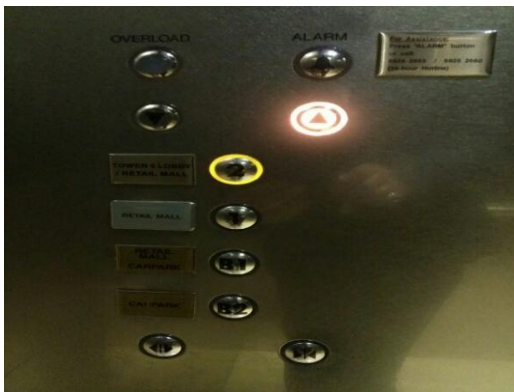

DIRECTIONS TO NUSS SUNTEC CITY GUILD HOUSE VIA DRIVING

1) PARK AT B1 GREEN ZONE (DEER)

NEAREST LOTS ARE FROM F25-F28 & G25-G28

2) LOOK OUT FOR G25 GREEN PILLAR

3) WALK TOWARDS THE GLASS DOOR

4) TAKE LIFT #527 OR #528 TO LEVEL 2

5) WALK OUT & TURN RIGHT

6) YOU ARE HERE !

***KINDLY TAKE NOTE THAT ALL GUESTS MUST BE SIGNED IN BY THE MEMBER AT THE FRONT DESK.**

THANK YOU!