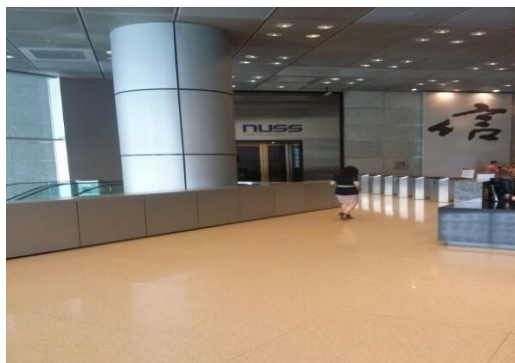

5) WALK OUT & TURN RIGHT