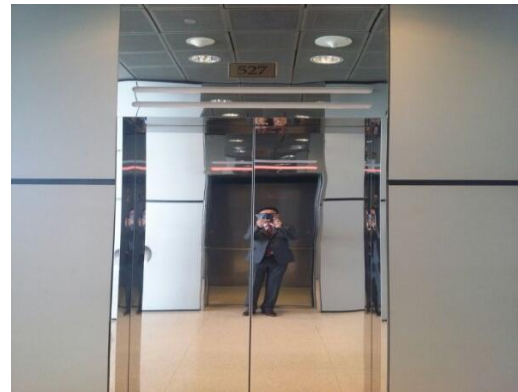

DIRECTIONS TO NUSS SUNTEC CITY GUILD HOUSE VIA DRIVING

1) PARK AT B1 GREEN ZONE (DEER)

NEAREST LOTS ARE FROM F25-F28 & G25-G28

2) LOOK OUT FOR G25 GREEN PILLAR

3) WALK TOWARDS THE GLASS DOOR

4) TAKE LIFT #527 OR #528 TO LEVEL 2