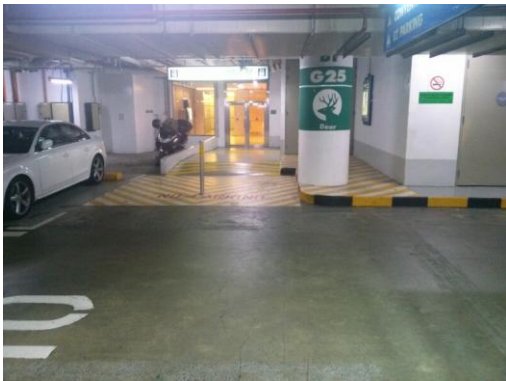

DIRECTIONS TO NUSS SUNTEC CITY GUILD HOUSE VIA DRIVING

1) PARK AT B1 GREEN ZONE (DEER)

NEAREST LOTS ARE FROM F25-F28 & G25-G28

2) LOOK OUT FOR G25 GREEN PILLAR

3) WALK TOWARDS THE GLASS DOOR

4) TAKE LIFT #527 OR #528 TO LEVEL 2